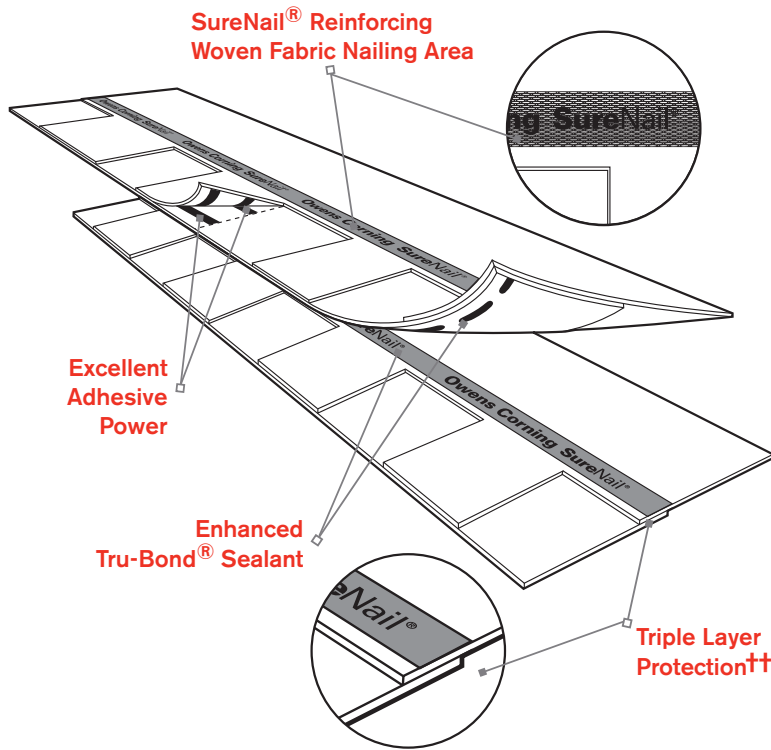

The SureNail® Difference— A technological breakthrough in roofing.

The innovative features of Owens Corning™ *TruDefinition Duration* Shingles with patented *SureNail* Technology offer the following:

Breakthrough Design. Featuring a tough, woven engineered reinforcing fabric to deliver consistent fastening during installation.

Triple Layer Protection. A unique “triple layer” of reinforcement occurs when the fabric overlays the common bond of the shingle laminate layers that offers excellent fastener holding power.

Superior Adhesion. Our enhanced *Tru-Bond*®** sealant grips tightly to the engineered fabric nailing strip on the shingle below.

Excellent Adhesive Power. Specially formulated, wide adhesive bands help keep shingle layers laminated together.

Exceptional Wind Resistance. The industry's first asphalt roofing shingle engineered to deliver 130-MPH* wind warranty performance with only 4 nails. Fewer nails required can mean fewer deck penetrations.

SureNail Technology U.S. Patent 7,836,654 and other patents pending.