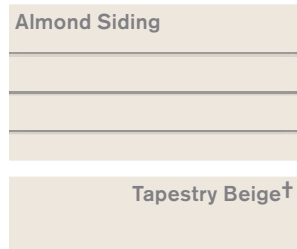

Sand Dune†

Sand Dune†

Sedona Canyon

Smoky bark and warm sandstone accents bring a touch of the Southwest to your home.

TruDefinition Duration Designer Colors Collection Shingles in Sedona Canyon take cues from the serenity and beauty of nature—for one awe-inspiring view.

After
Sedona Canyon†

Before

Caramel† Country
Ledgestone

Sedona Canyon Inspirational Color Palettes

Sea View†

Plymouth
Brown†

Aspen† Southern
Ledgestone

Sandstone Siding